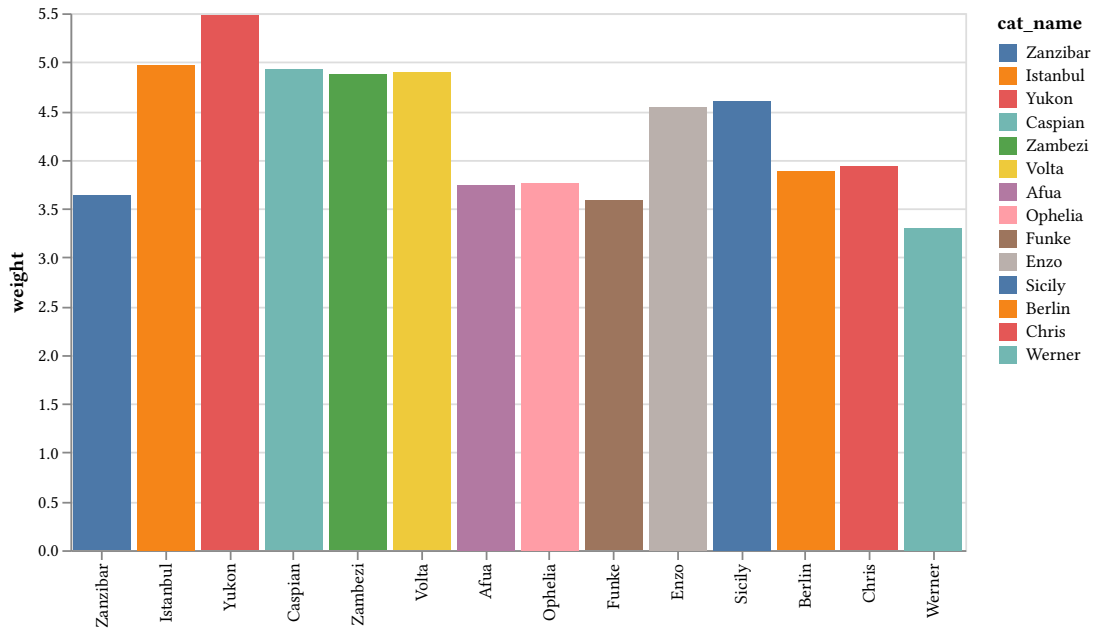

Cat Weights

The latest date is 01 September 2025

Figure 1: Cat Weight History

Table 1: Cat Weight Summary

	Date	Weight (kg)	Prev. Date	Prev. Weight (kg)	Change (kg)	% Change	Days Since
Zanzibar	2025-09-01	3.63	2025-04-21	4.28	-0.65	-15.19%	133
Istanbul	2025-08-31	4.97	2025-06-22	5.30	-0.33	-6.23%	70
Yukon	2025-08-31	5.48	2025-06-22	5.30	0.18	3.40%	70
Caspian	2025-08-31	4.92	2025-06-22	5.09	-0.17	-3.34%	70
Zambezi	2025-08-31	4.87	2025-06-22	4.95	-0.08	-1.62%	70
Volta	2025-08-31	4.89	2025-06-22	4.41	0.48	10.88%	70
Afua	2025-08-31	3.74	2025-07-11	3.83	-0.09	-2.35%	51
Ophelia	2025-08-31	3.76	2025-06-22	3.81	-0.05	-1.31%	70
Funke	2025-08-31	3.58	2025-07-11	3.61	-0.03	-0.83%	51
Enzo	2025-08-31	4.54	2025-06-22	4.16	0.38	9.13%	70
Sicily	2025-08-31	4.60	2025-07-11	4.48	0.12	2.68%	51
Berlin	2025-08-31	3.88	2025-07-11	4.08	-0.20	-4.90%	51
Chris	2025-08-31	3.93	2025-07-11	3.93	0.00	0.00%	51
Werner	2025-08-31	3.30	2025-06-22	3.11	0.19	6.11%	70

Figure 2: Cat Current Weight